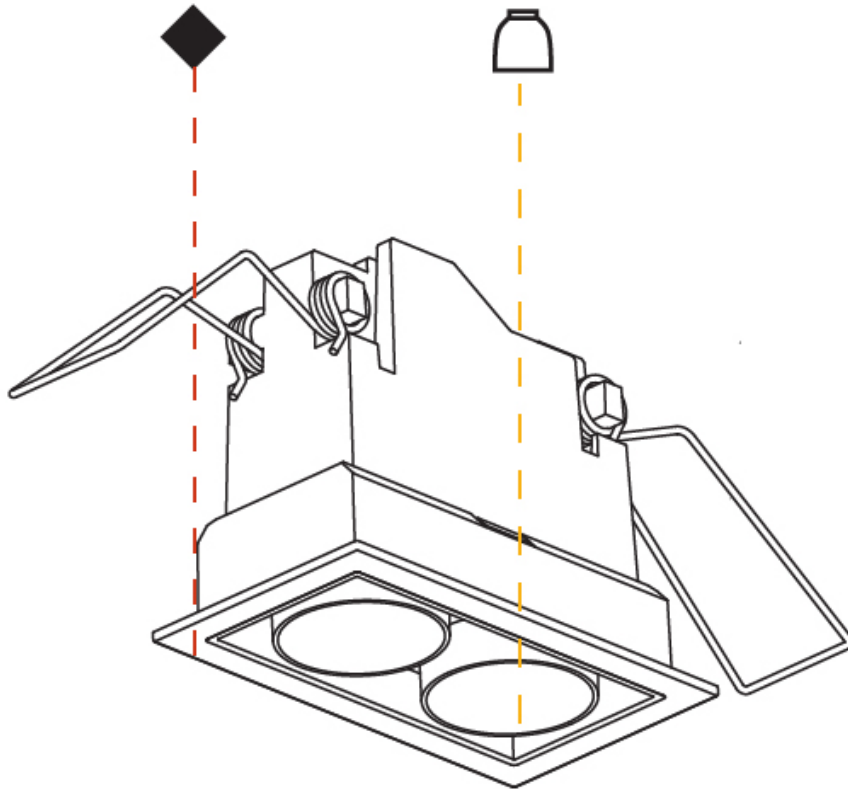

MAGIQ 2 CELL MICRO-DOT RECESSED

A35784-

PROJECT	_____
TYPE	_____
SPECIFIER	_____
QUANTITY	_____
DATE	_____