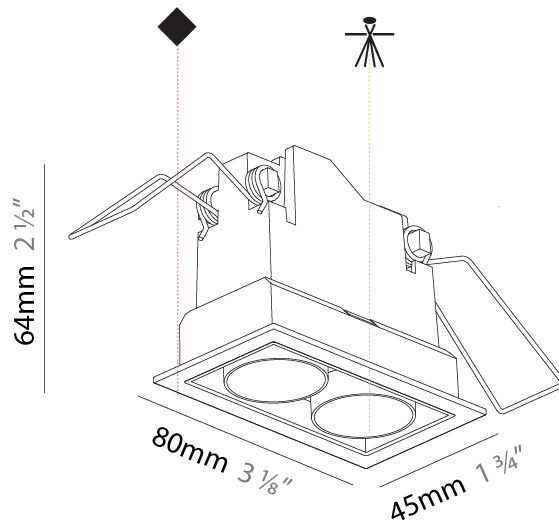

GENERAL

Series: Magiq Micro Dot
 Subseries: Magiq 2 Cell Micro-Dot
 Brand: Prolicht
 Division: Architectural
 Mounting Type: Trimless
 Mounting Location: Ceiling
 Subcategory: Downlight

PHYSICAL

Shape: Rectangle
 Length (mm): 70
 Length (in): 2 ¾
 Width (mm): 35
 Width (in): 1 ⅜
 Height (mm): 65
 Height (in): 2 ⅞
 Ceiling Thickness (mm): 12.5
 Ceiling Thickness (in): 1/2
 Min. Recessing Depth (mm): 100
 Min. Recessing Depth (in): 3 ⅝
 Light Distribution: Downlight
 Weight (kg): 0.241
 Weight (lbs): 0.53
 Fixture Finish: BLK
 Fixture Material: Aluminum Die Cast
 Cut-out Measurements: 82mm / 3 1/4" x 42mm / 1 5/8"
 Upon Request: Unique Ceiling Thickness

GENERAL

Series: Magiq Micro Dot
Subseries: Magiq 2 Cell Micro-Dot
Brand: Prolicht
Division: Architectural
Mounting Type: Recessed
Mounting Location: Ceiling
Subcategory: Downlight

PHYSICAL

Shape: Rectangle
Length (mm): 80
Length (in): 3 1/8
Width (mm): 45
Width (in): 1 3/4
Height (mm): 64
Height (in): 2 1/2
Ceiling Thickness (mm): 10 / 12.5 / 15 / 25 / 30
Ceiling Thickness (in): 3/8 or 1/2 or 9/16 or 1 or 1 3/16
Min. Recessing Depth (mm): 100
Min. Recessing Depth (in): 3 15/16
Light Distribution: Downlight
Weight (kg): 0.145
Weight (lbs): 0.32
Fixture Finish: SSR / BKV / CWI / CRY / HAB / UFT / ITA / RUA / FTG / MYG / LOD / PUS / FRO / FUP / KIA / POP / BLS / SPG / MEY / GOH / GUM / CHC / COM / ABZ / JAG / OBR / MOS / ROR
Fixture Material: Aluminum Die Cast
Cut-out Measurements: 73mm / 2 7/8" x 38mm / 1 1/2"

Optic°: 22 / 38

RATINGS AND CERTIFICATIONS

Certified By: CSA Certified to UL and CSA Standards
IP rating: IP44

73mm x 38mm
2 7/8" x 1 1/2"

100mm
3 15/16"

10 - 30mm
3/8" - 1 3/16"

MAGIQ 2 CELL MICRO-DOT RECESSED